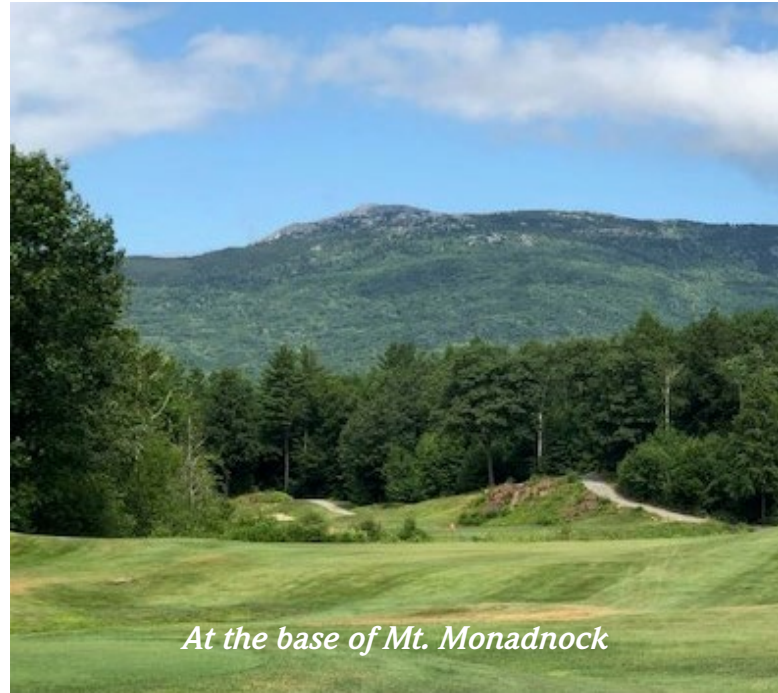

The Shattuck

Championship golf at the foot of Mt. Monadnock

53 Dublin Road
Jaffrey, NH 03452

Tel: 603-532-4300
www.shattuckgolf.com

- Abundant wildlife
- Spectacular views of Mt. Monadnock
- Over 5 miles of scenic beauty
- Pristine wetlands crossed by 36 wooden bridges

U.S.G.A. RULES GOVERN ALL PLAY

- Play all wetlands and natural areas as a lateral hazard.
- Please rake traps, repair ball marks, and replace divots.
- Please use golf cart paths when appropriate, and always around tees and greens.
- Maximum of three minutes to locate lost balls.
- Limit two riders per cart.
- Please observe proper etiquette and appropriate dress.
- Pace of play will be monitored by the golf staff. Golfers must keep pace with the group directly in front of them.
- No more than a five minute break between nines is allowed.
- Alcoholic beverages must be purchased from the club.

At the base of Mt. Monadnock